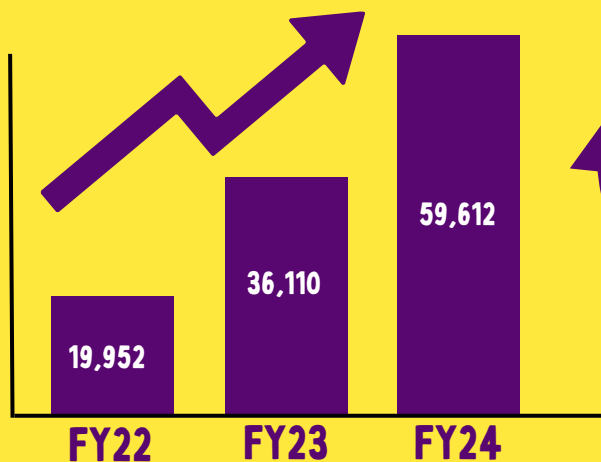

*And Even More  
Off-Site Events in  
the Community!*

SERVING 69,307

14,878 CARDHOLDERS

189,873  
visitors

WHAT DO YOU GET WITH  
YOUR LIBRARY CARD?

Two Convenient Locations

EASY ONLINE CATALOG

LIBRARY MOBILE APP

SENSORY KITS

**DIGITAL COLLECTION**

164,577 eBooks

63,303 eAudiobooks

3,889 DVD/videos

3,000+ eMagazines

**43 ONLINE RESEARCH DATABASES**

## MOBILE APP USAGE

Total Number of Views Per Year

**424,784  
MATERIALS  
CIRCULATED**

NSLD FACEBOOK PAGE  
4,140 Followers  
3,853 Likes

NSLD YOUTUBE CHANNEL  
1,220 Subscribers  
45,000 Views